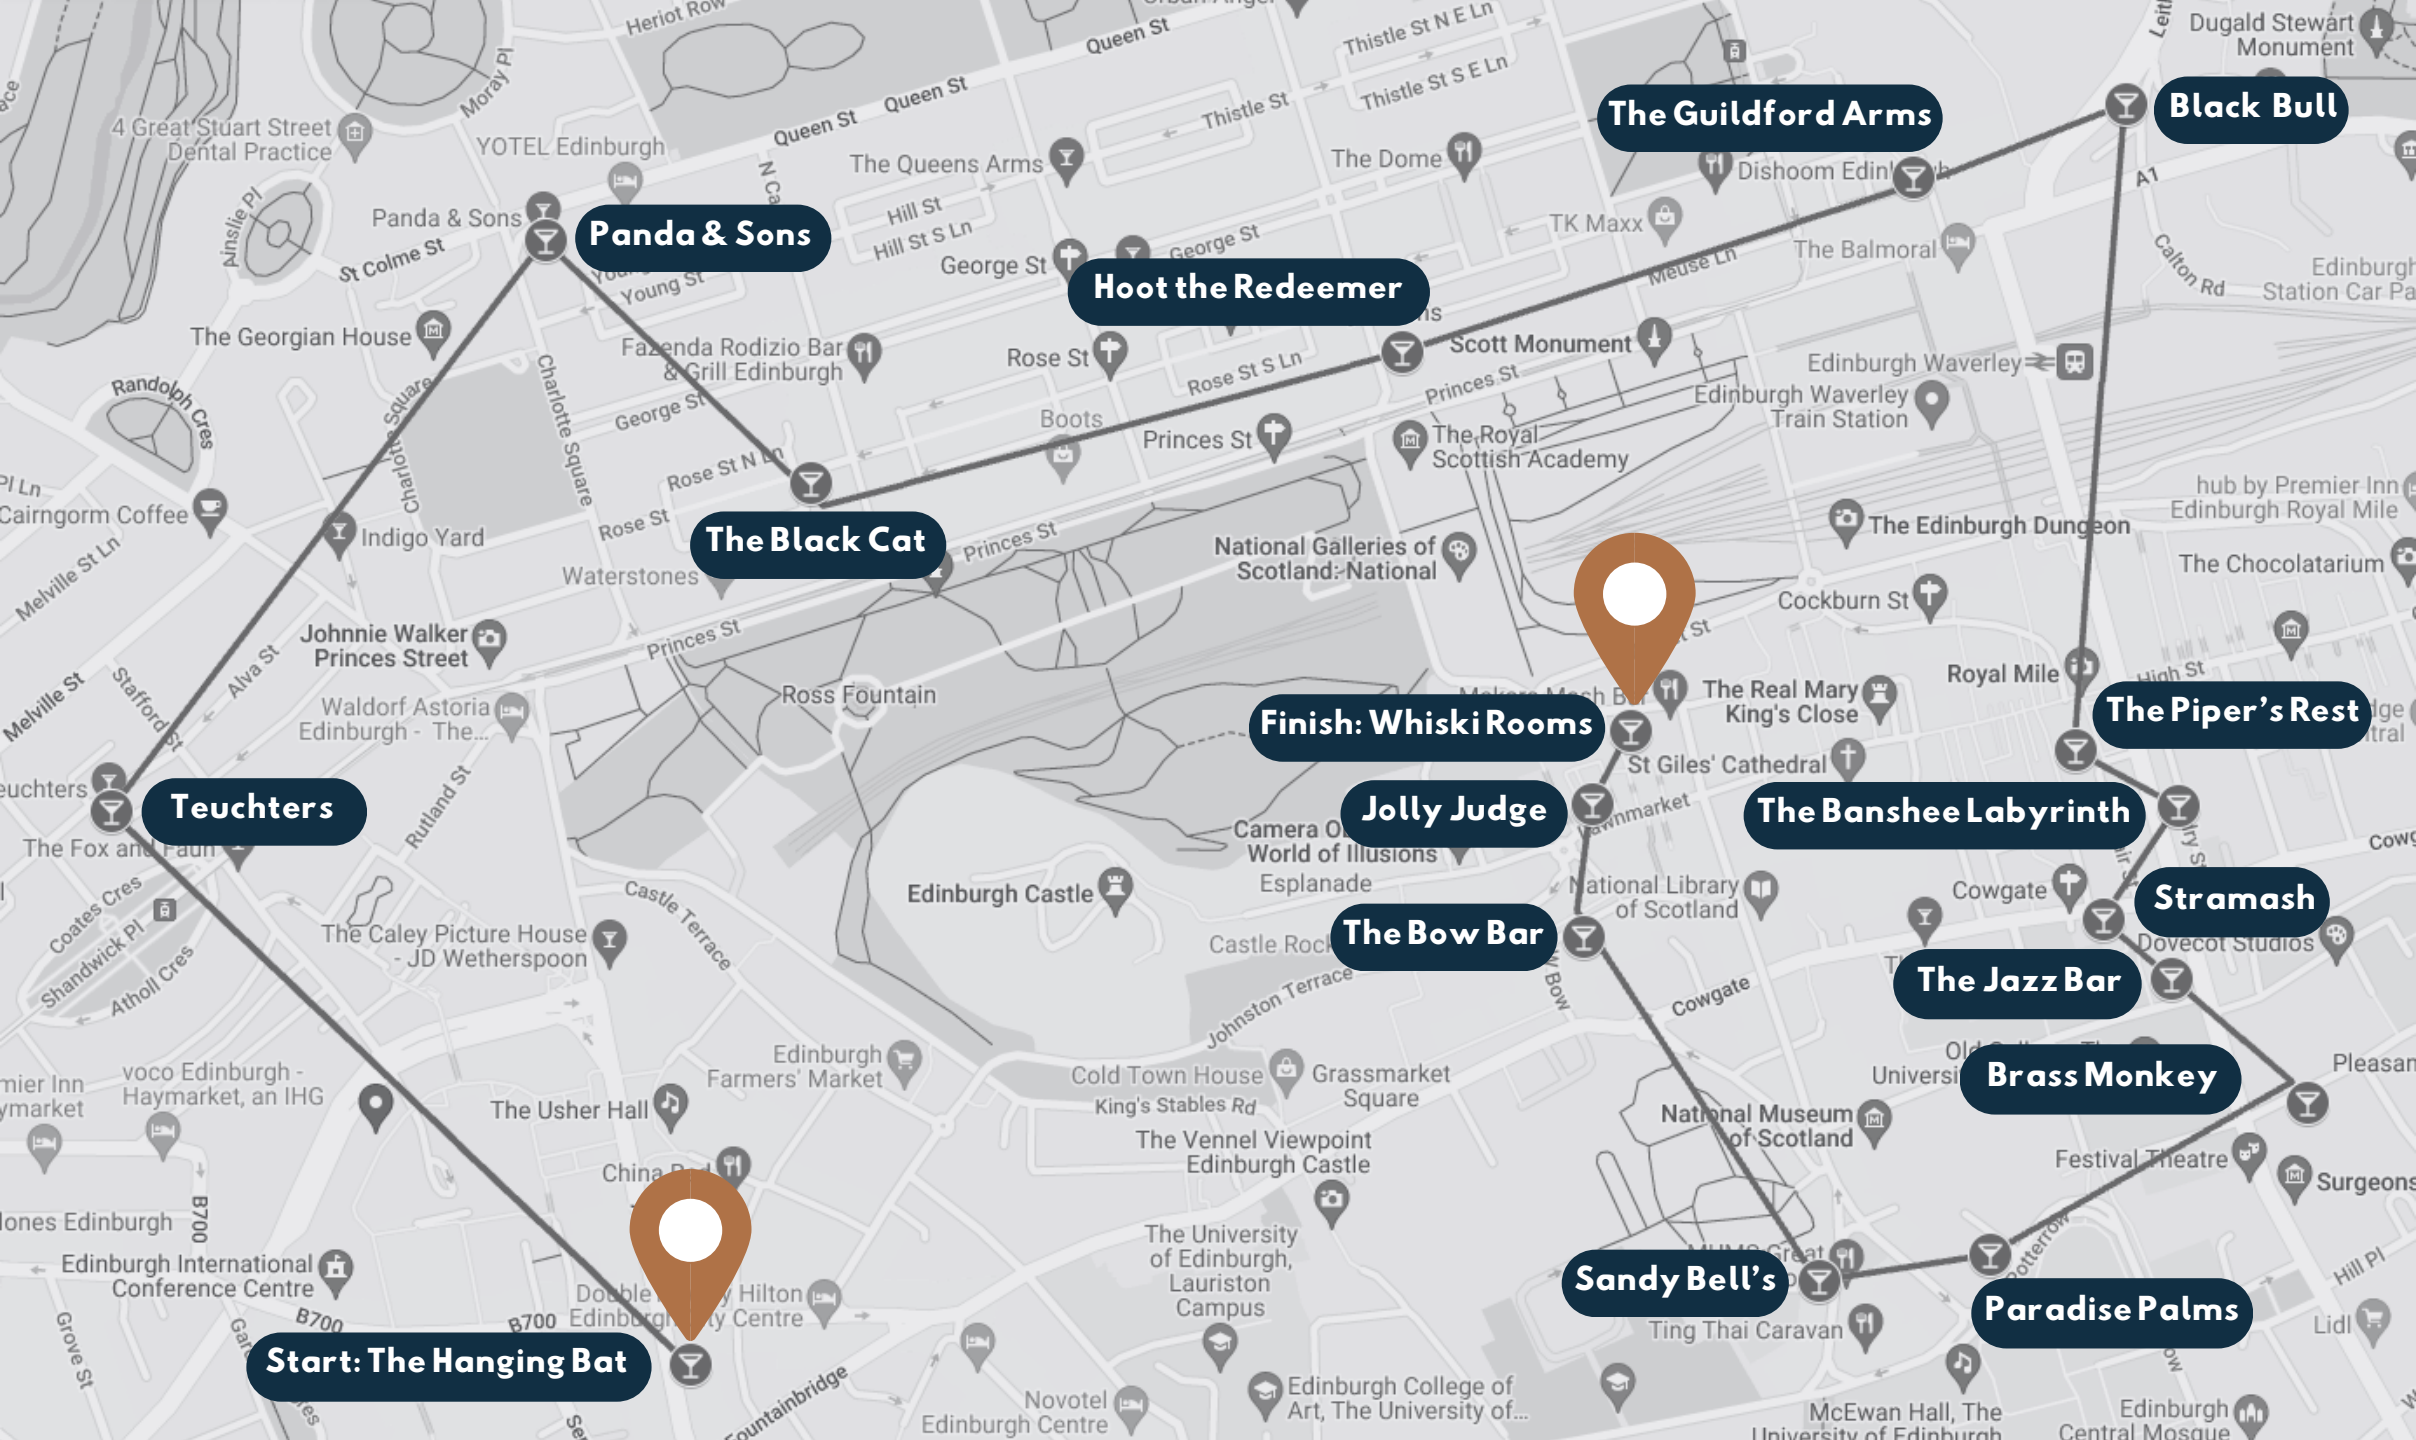

# THE ULTIMATE EDINBURGH BAR CRAWL

**Start: The Hanging Bat**

**Teuchters**

**Panda & Sons**

**The Black Cat**

**Hoot the Redeemer**

**The Guildford Arms**

**Black Bull**

**Finish: Whiski Rooms**

**Jolly Judge**

**The Bow Bar**

**The Banshee Labyrinth**

**The Piper's Rest**

**Stramash**

**The Jazz Bar**

**Brass Monkey**

**Sandy Bell's**

**Paradise Palms**